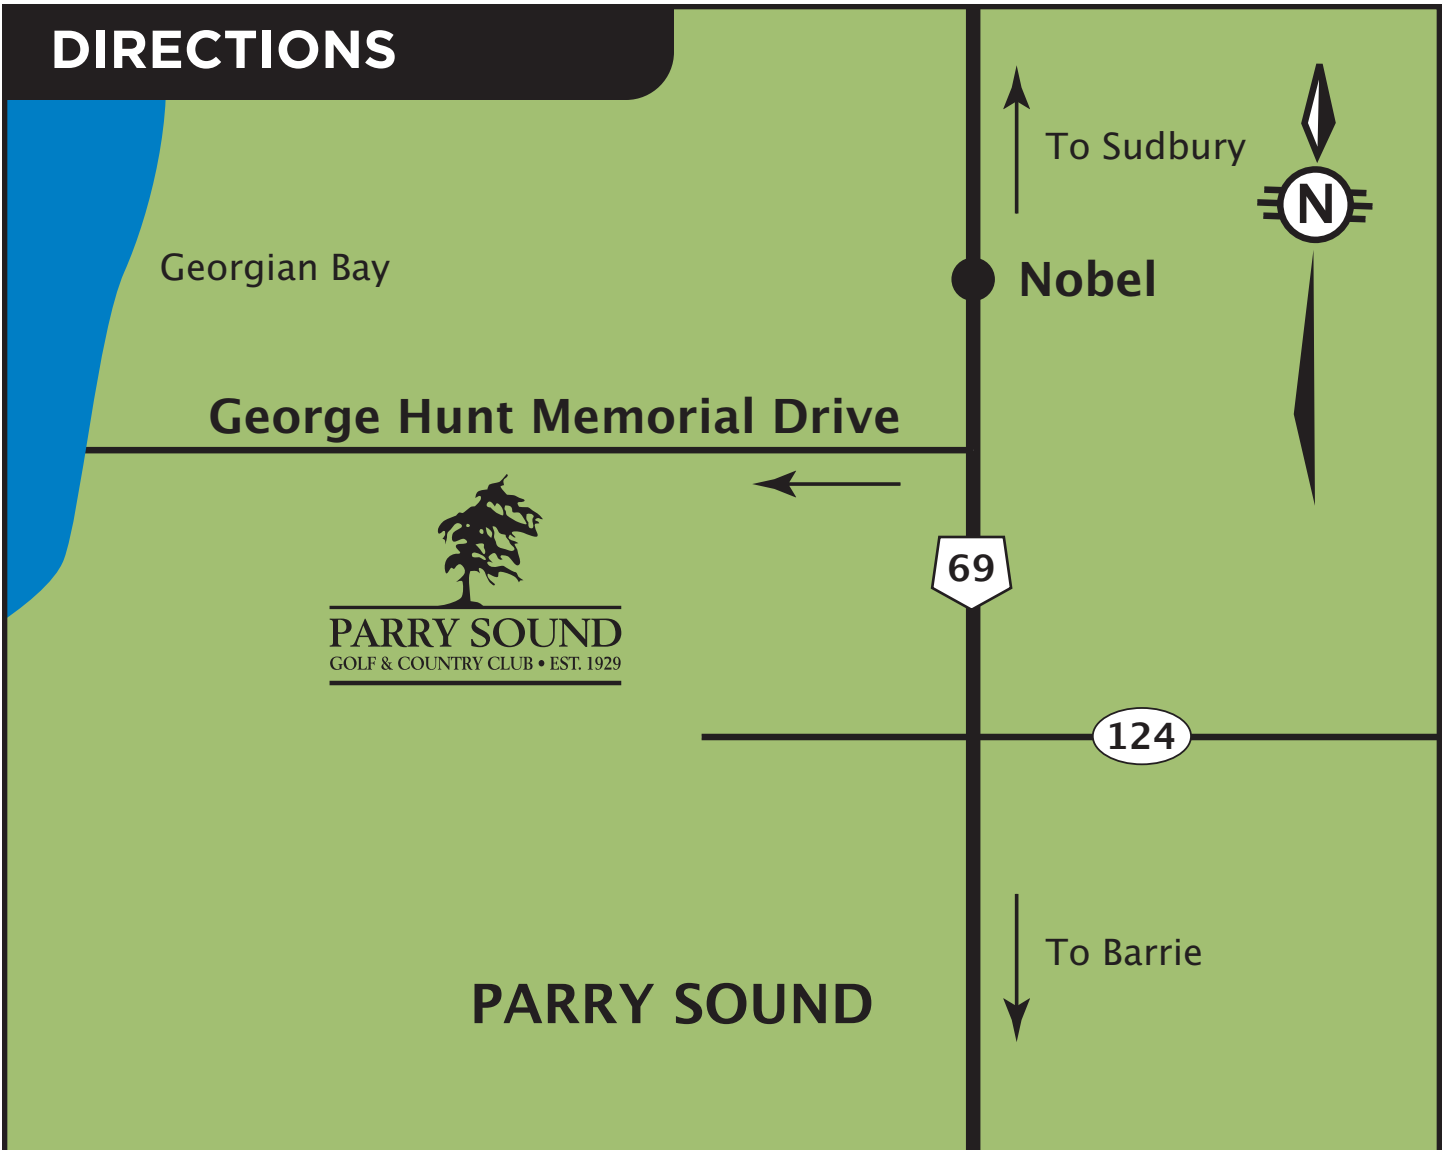

DIRECTIONS

LOCATION

We are located just north of the town of Parry Sound off of Highway #69 on George Hunt Memorial Drive.

50 George Hunt Memorial Dr.
Parry Sound, Ontario
(705) 342-5262

PARRY SOUND
GOLF & COUNTRY CLUB • EST. 1929